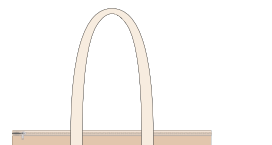

### Dimensions:

W: 47 x H: 40 x D: 15 (cm)

W: 18.5 x H: 15.7 x D: 6 (inches)

**UK Max Print Area:**  
W: 30 x H: 23.5 (cm)  
W: 12 H: 9.3 (inches)

**Overseas Print Area:**  
Edge to Edge

Quality 12oz / 360gsm cotton canvas bag with a spacious 15cm bottom gusset. With long over-shoulder cotton canvas handles and aluminium foil lining to keep inside cool.

Double thickness 12oz / 360gsm cotton canvas handles, loop height; 30 cm / 11.8 inches

12 oz / 360gsm Cotton canvas  
Inner Aluminium Foil Lining